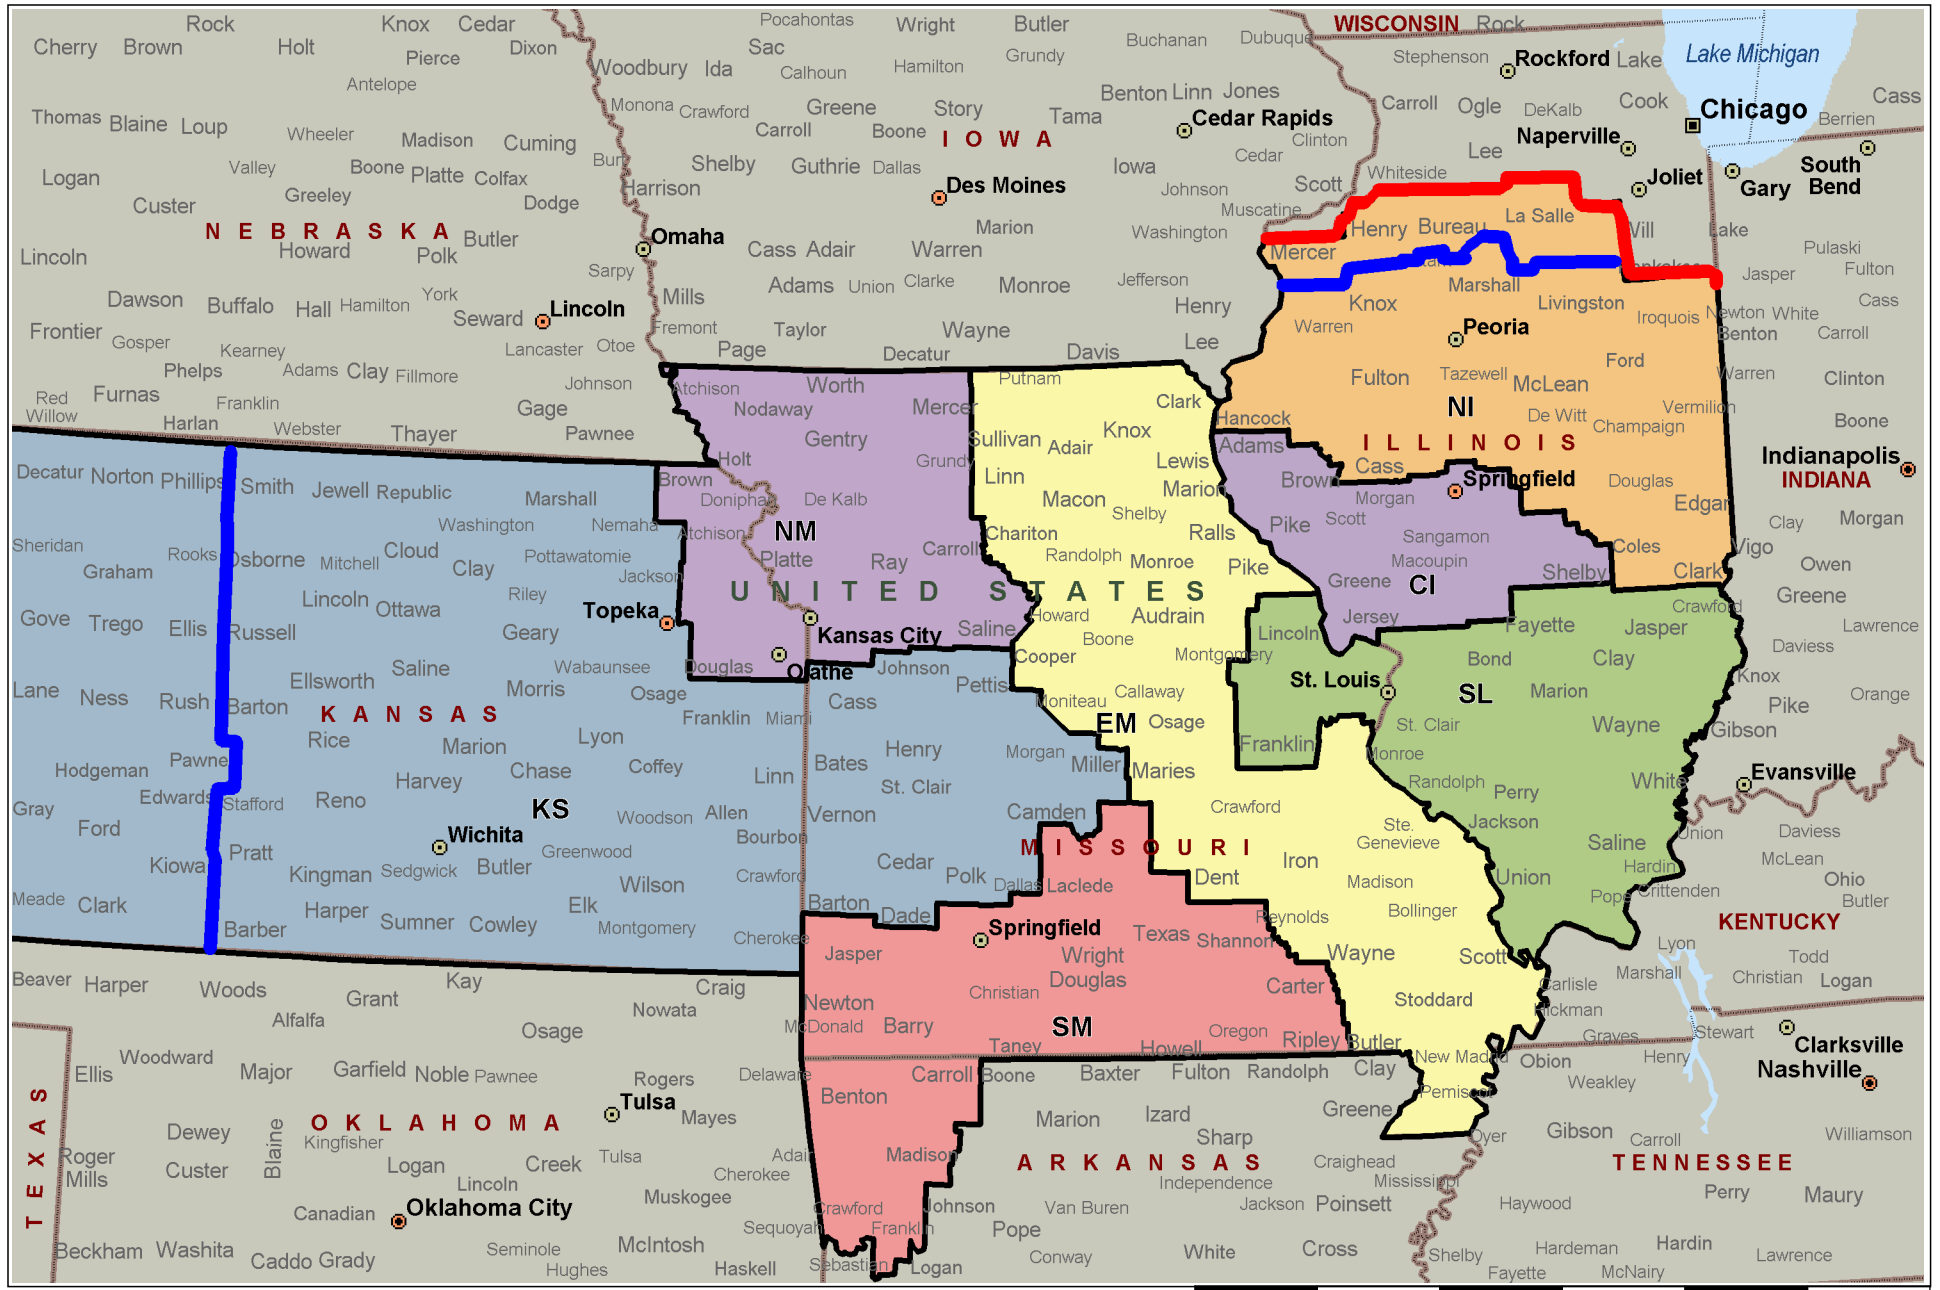

MEC Territories 04-10

0 mi 100 200 300

Copyright © and (P) 1988–2006 Microsoft Corporation and/or its suppliers. All rights reserved. <http://www.microsoft.com/mappoint/>
Portions © 1990–2005 InstallShield Software Corporation. All rights reserved. Certain mapping and direction data © 2005 NAVTEQ. All rights reserved. The Data for areas of Canada includes information taken with permission from Canadian authorities, including: © Her Majesty the Queen in Right of Canada, © Queen's Printer for Ontario. NAVTEQ and NAVTEQ ON BOARD are trademarks of NAVTEQ. © 2005 Tele Atlas North America, Inc. All rights reserved. Tele Atlas and Tele Atlas North America are trademarks of Tele Atlas, Inc.